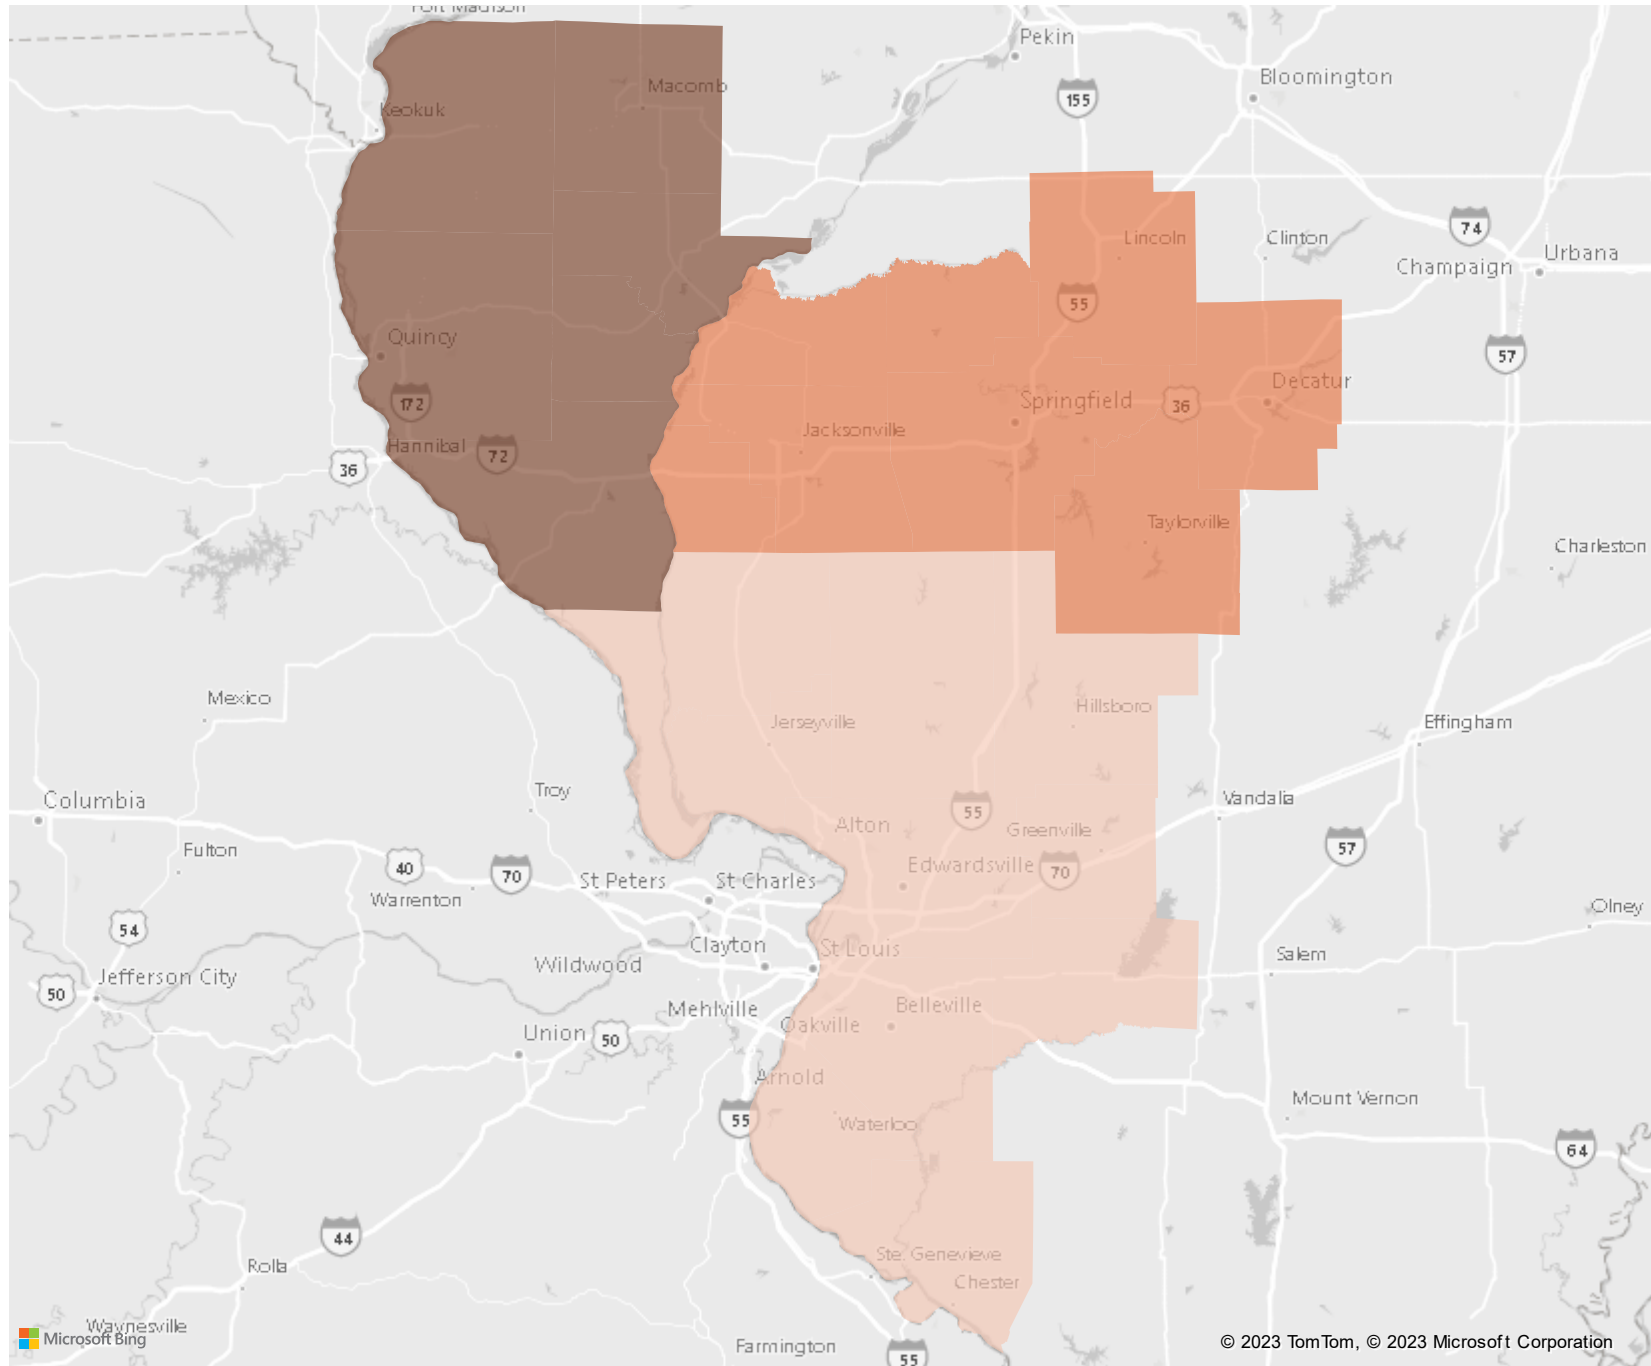

Region 4 - South Central (Subregions 4.1 - 4.3)

Subregion

- 4.1 - South Central - Springfield
- 4.2 - South Central - Metro East
- 4.3 - South Central - Adams

County	ZIP
Adams	61411
Bond	61416
Brown	61420
Calhoun	61422
Cass	61438
Christian	61440
Clinton	61450
Greene	61452
Hancock	61455
Jersey	61470
Logan	61475
Macon	61723
Macoupin	61751
Madison	61756
McDonough	62001
Menard	62002
Monroe	62006
Montgomery	62009
Morgan	62010
Pike	62012
Randolph	62013
Sangamon	62014
Schuyler	62015
Scott	62016
St. Clair	62017
	62018
	62019
	62021
	62022
	62023
	62024
	62025
	62026
	62027