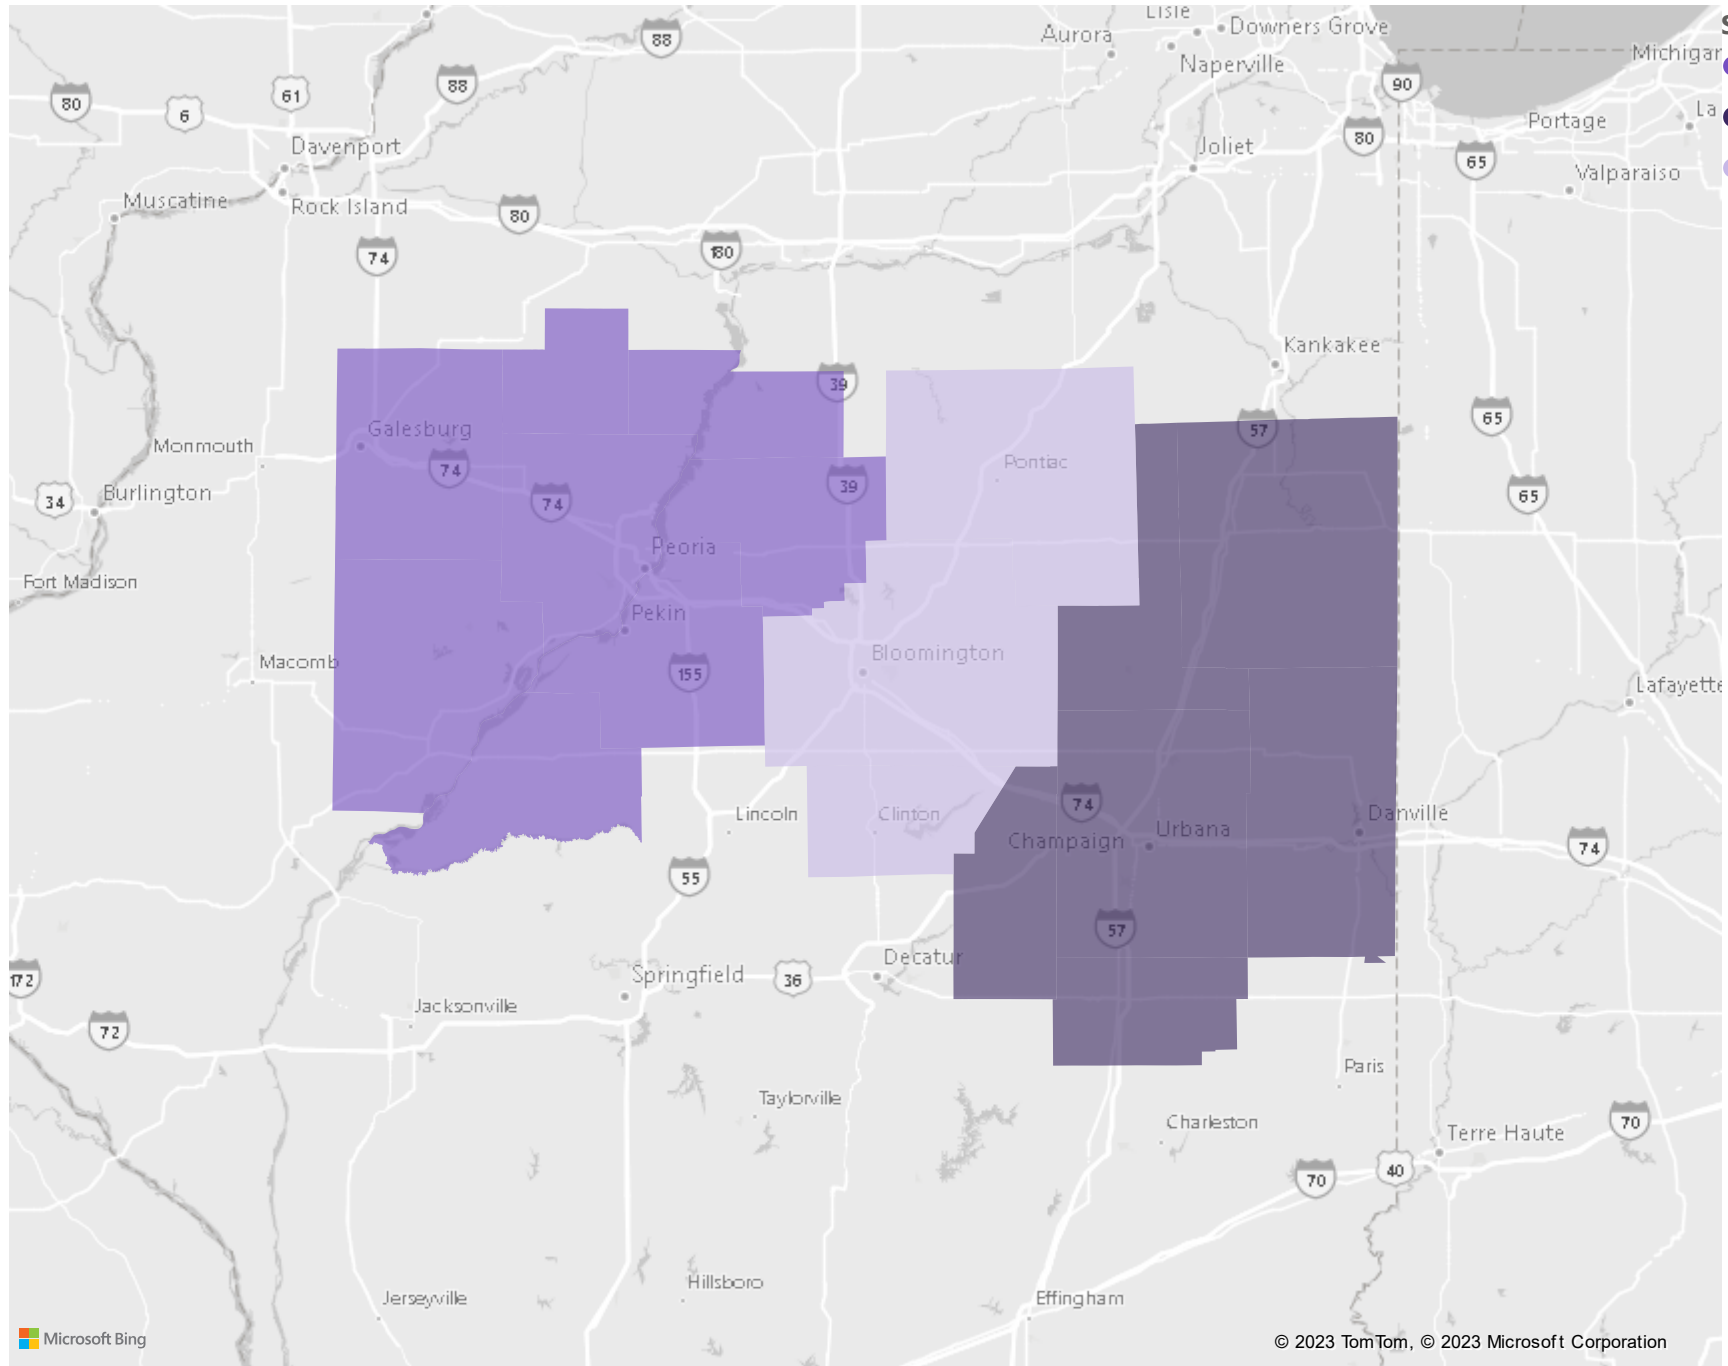

Subregions

Subregion

- 1 - Chicago Metro - see next tab for details
- 2.1 - Northwest - Rockford
- 2.2 - Northwest - Rock Island
- 2.3 - Northwest - LaSalle
- 3.1 - Central - Peoria
- 3.2 - Central - Champaign
- 3.3 - Central - Bloomington
- 4.1 - South Central - Springfield
- 4.2 - South Central - Metro East
- 4.3 - South Central - Adams
- 5.1 - Southeast - Effingham
- 5.2 - Southeast - Carbondale

Region 2 - Northwest (Subregions 2.1 - 2.3)

Subregion

- 2.1 - Northwest - Rockford
- 2.2 - Northwest - Rock Island
- 2.3 - Northwest - LaSalle

County	ZIP
Boone	60113
Bureau	60407
Carroll	60416
Grundy	60424
Henderson	60437
Henry	60444
Jo Daviess	60447
La Salle	60450
Lee	60470
Mercer	60474
Ogle	60479
Putnam	60518
Rock Island	60530
Stephenson	60531
Warren	60549
Whiteside	60551
Winnebago	60553
	60557
	61001
	61006
	61007
	61008
	61010
	61011
	61012
	61013
	61014
	61015
	61016
	61018
	61019
	61020
	61021
	61024

Region 3 - Central (Subregions 3.1 - 3.3)

Subregion

- 3.1 - Central - Peoria
- 3.2 - Central - Champaign
- 3.3 - Central - Bloomington

County	ZIP
Champaign	60420
DeWitt	60460
Douglas	60911
Ford	60912
Fulton	60918
Iroquois	60919
Knox	60920
Livingston	60921
Marshall	60922
Mason	60924
McLean	60926
Peoria	60927
Piatt	60928
Stark	60929
Tazewell	60930
Vermilion	60931
Woodford	60932
	60933
	60934
	60936
	60938
	60939
	60942
	60945
	60946
	60948
	60949
	60951
	60952
	60953
	60955
	60956
	60957
	60959