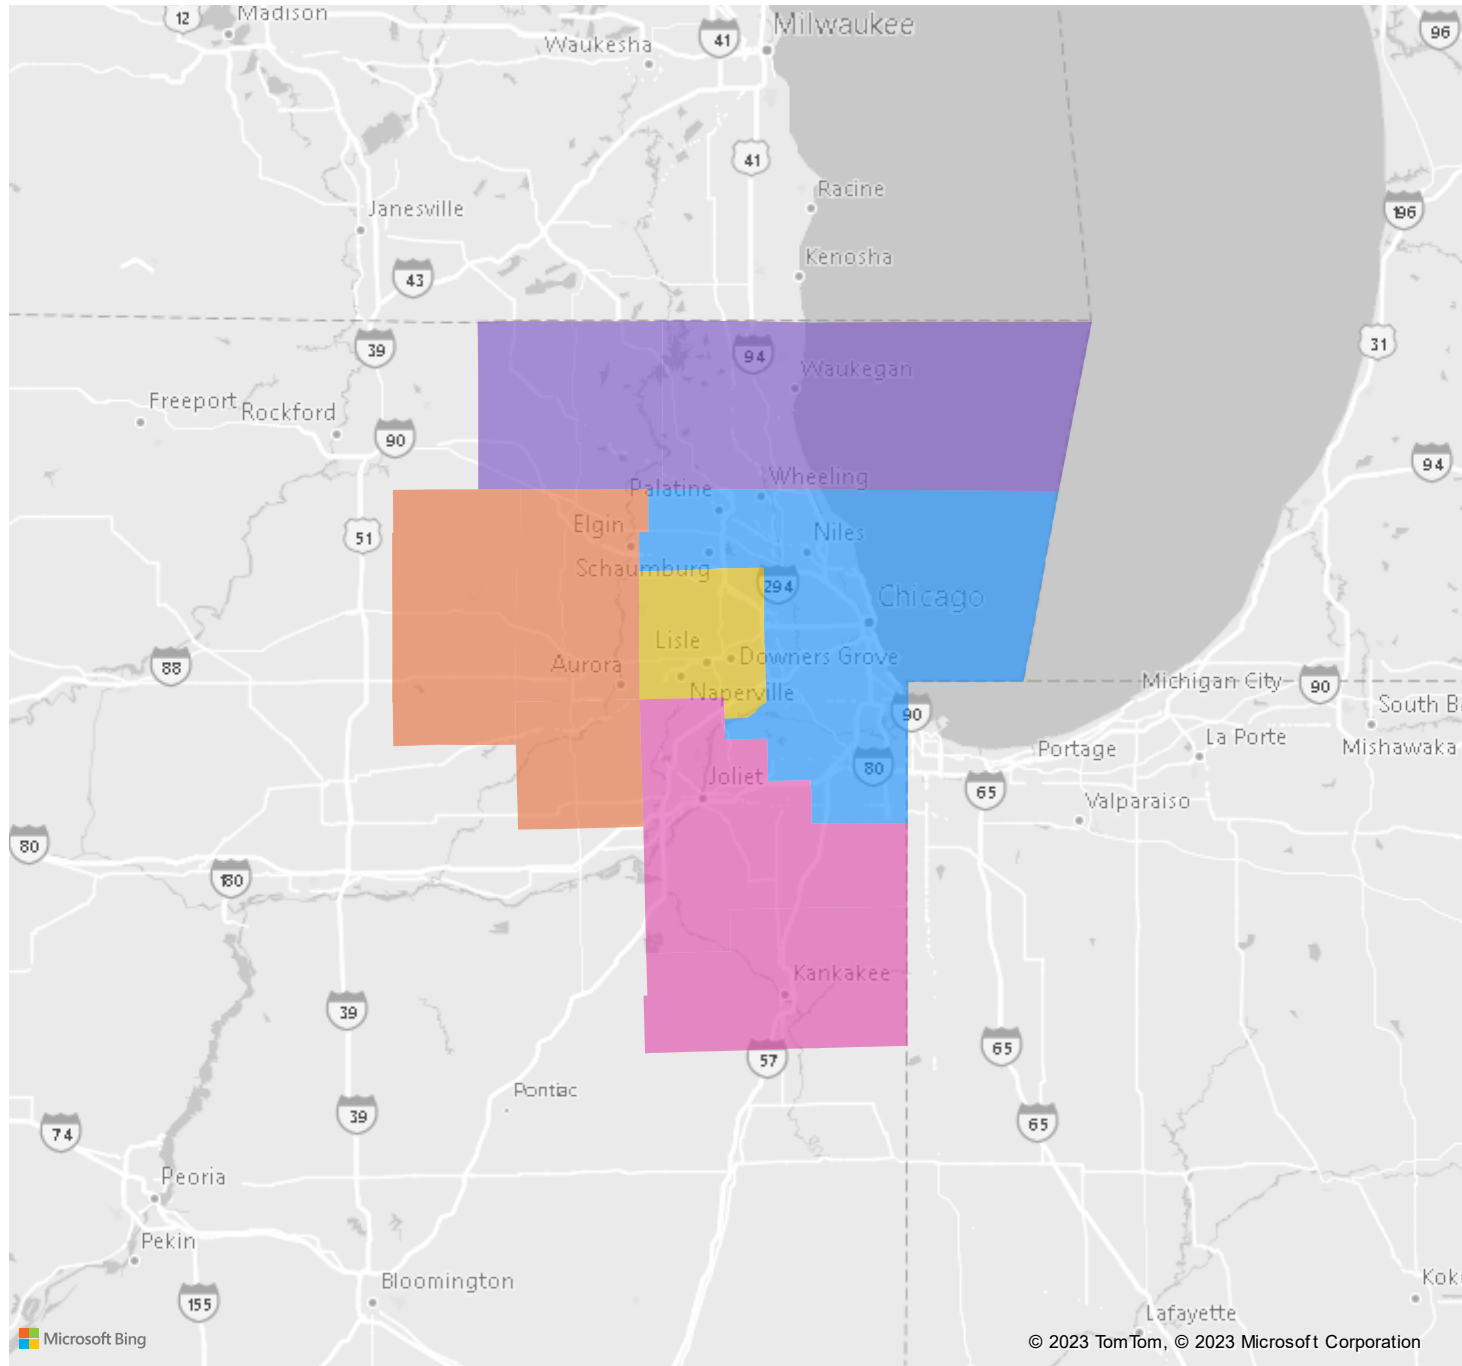

Subregions

Subregion

- 1 - Chicago Metro - see next tab for details
- 2.1 - Northwest - Rockford
- 2.2 - Northwest - Rock Island
- 2.3 - Northwest - LaSalle
- 3.1 - Central - Peoria
- 3.2 - Central - Champaign
- 3.3 - Central - Bloomington
- 4.1 - South Central - Springfield
- 4.2 - South Central - Metro East
- 4.3 - South Central - Adams
- 5.1 - Southeast - Effingham
- 5.2 - Southeast - Carbondale

Region 5 - Southeast (Subregions 5.1 - 5.2)

Subregion

- 5.1 - Southeast - Effingham
- 5.2 - Southeast - Carbondale

County	ZIP
Alexander	61912
Clark	61914
Clay	61917
Coles	61920
Crawford	61924
Cumberland	61925
Edgar	61928
Edwards	61931
Effingham	61932
Fayette	61933
Franklin	61937
Gallatin	61938
Hamilton	61940
Hardin	61943
Jackson	61944
Jasper	61949
Jefferson	61951
Johnson	61955
Lawrence	61957
Marion	62011
Massac	62080
Moultrie	62214
Perry	62238
Pope	62247
Pulaski	62263
Richland	62268
Saline	62271
Shelby	62274
Union	62401
Wabash	62410
Washington	62411
Wayne	62413
White	62414
Williamson	62417

Region 1 - Chicago Metro (Subregions 1.1.1 - 1.8)

Subregion

- 1.1 - 1.4 - Cook County - see next tab for details
- 1.5 - Chicago Suburbs - Lake/McHenry
- 1.6 - Chicago Suburbs - Kane/Kendall/DeKalb
- 1.7 - Chicago Suburbs - DuPage
- 1.8 - Chicago Suburbs - Will/Kankakee

County	ZIP
Cook	60001
DeKalb	60002
DuPage	60004
Kane	60005
Kankakee	60006
Kendall	60007
Lake	60008
McHenry	60009
Will	60010
	60011
	60012
	60013
	60014
	60015
	60016
	60017
	60018
	60019
	60020
	60021
	60022
	60025
	60026
	60029
	60030
	60031
	60033
	60034
	60035
	60037
	60038
	60039
	60040
	60041